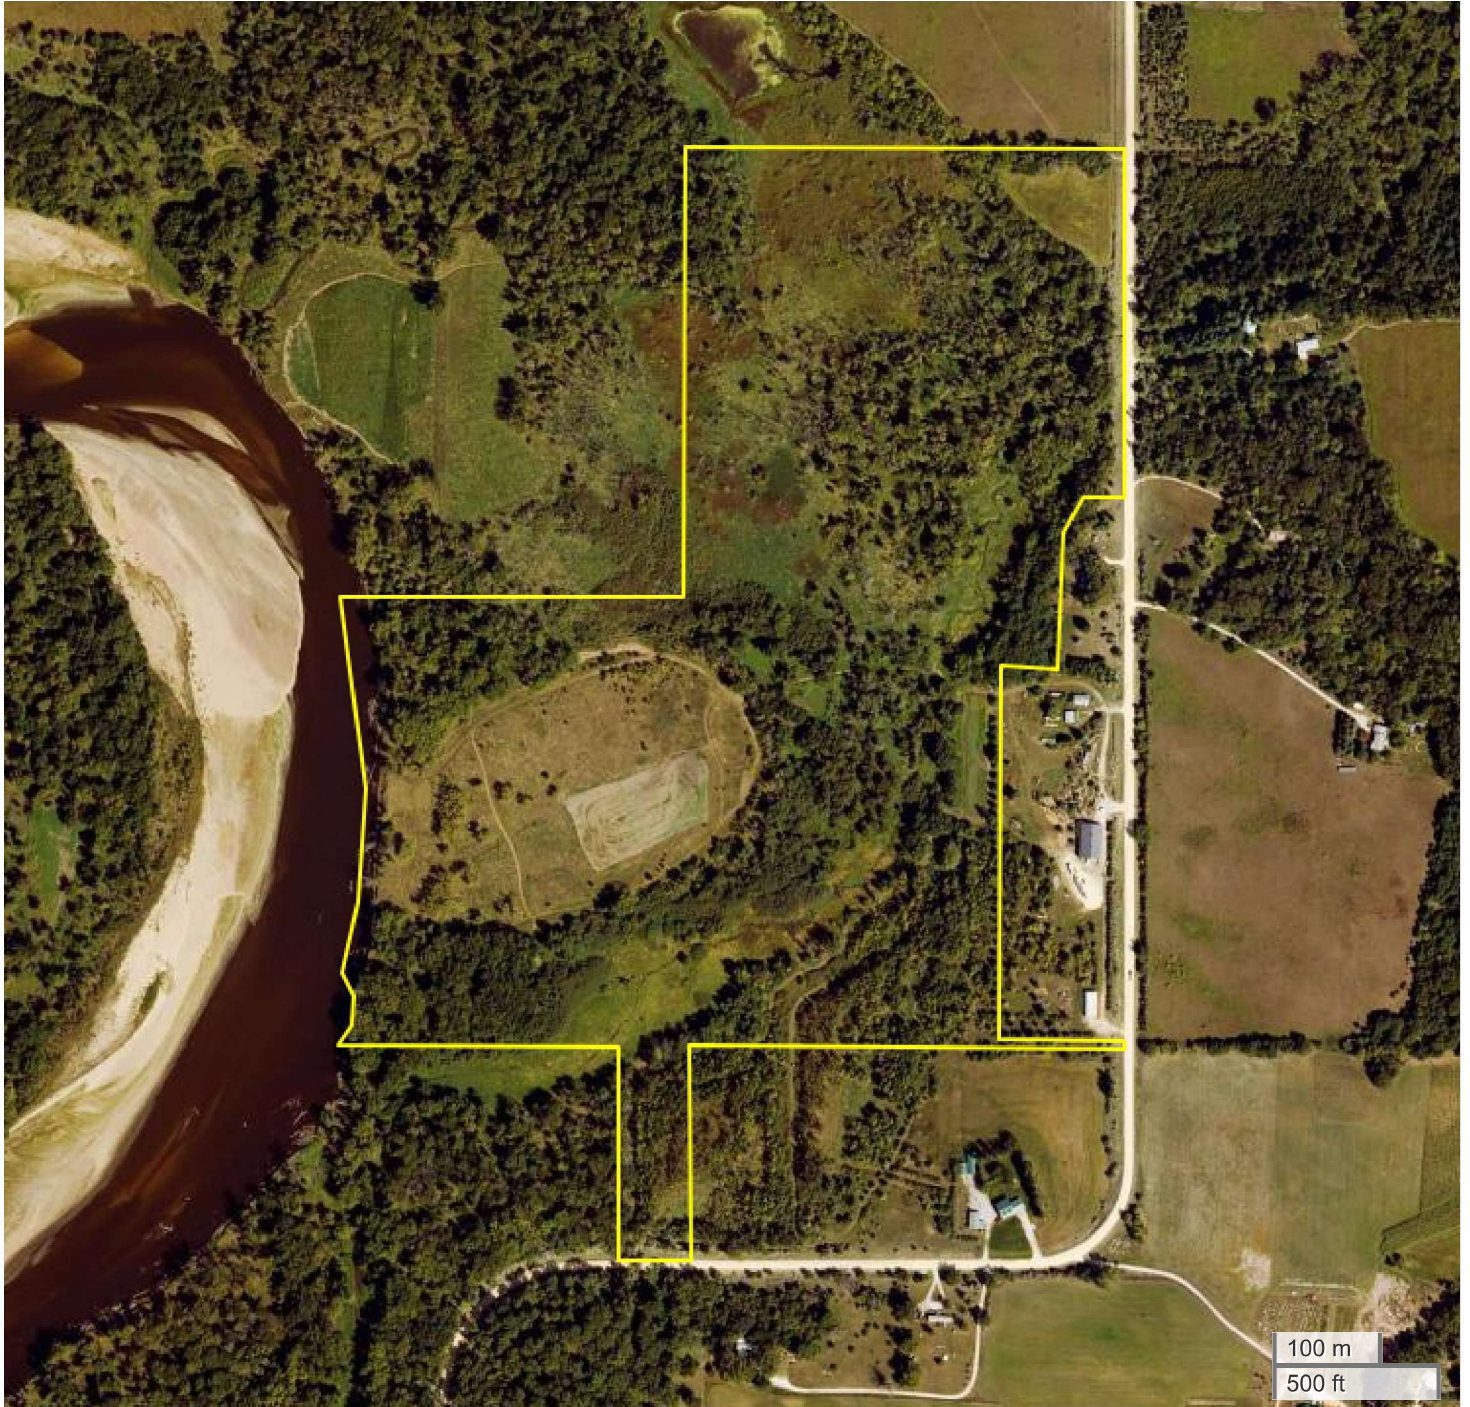

HENRY  
AERIAL MAP

Center: 41.802678, -91.303789

27-81N-4W

Cass Township

Cedar County, IA

FarmWorth, LLC makes no warranties, express or implied, regarding the accuracy of any information provided through FarmWorth.com. User is solely responsible for independently verifying all information prior to use and waives any claims against FarmWorth, LLC arising from inaccuracies in such information.